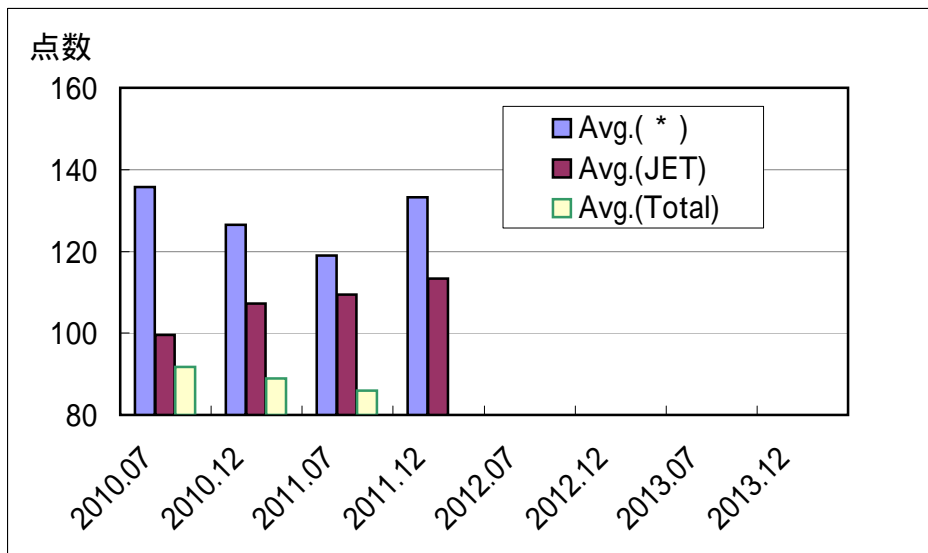

Results of JLPT - N1

(Japanese Language Proficiency Test)

J E T 日本語学校 (JET Academy)

		2010		2011		2012		2013	
		Jul.	Dec.	Jul.	Dec.	Jul.	Dec.	Jul.	Dec.
TOP 10 (JET)	1	180	180	139	180				
	2	167	180	137	163				
	3	129	177	134	156				
	4	113	168	133	143				
	5	110	158	111	142				
	6	105	154	98	131				
	7	102	146	98	125				
	8	101	142	85	119				
	9	92	140	50	113				
	10	86	139	---	112				
Avg. (*)		135.8	126.5	119.0	133.2				
Avg. (JET)		99.6	107.3	109.4	113.3				
Avg. (Total)		91.7	89.0	85.9					

* Average of College Preparation Class's Students in JET

From year 2010, regarding to the result of the new system, the name of the level will be changed from level to N . Level 1 refers to N1, level 2 refers to N2, and level 3 is same as N4. Due to the reform of the new system, it seems easier to pass the exam. P.S. the total score of the old system was 400; the new is 180.