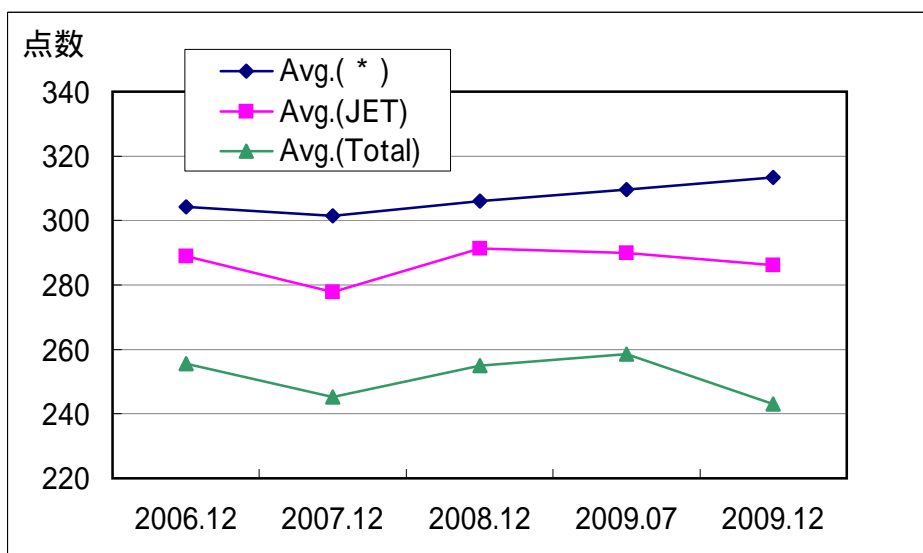

Results of JLPT - Level 1

(Japanese Language Proficiency Test)

J E T 日本語学校 (JET Academy)

		2006	2007	2008	2009	
		12月	12月	12月	7月	12月
TOP 10 (JET)	1	371	374	364	344	376
	2	361	365	352	342	372
	3	360	351	350	339	360
	4	355	350	349	330	358
	5	355	347	346	323	354
	6	352	343	345	314	348
	7	350	343	343	312	340
	8	345	342	343	312	339
	9	344	339	339	311	336
	10	342	336	336	306	327
Avg. (*)		304.3	301.5	306.1	309.6	313.3
Avg. (JET)		289.0	277.8	291.4	290.0	286.2
Avg. (Total)		255.5	245.3	254.9	258.5	243.0

* Average of College Preparation Class's Students in JET

What is JLPT ?

Founded by *the Japan Foundation* and *Japan Educational Exchanges and Services*. The purpose of the test is to evaluate and to certify the Japanese proficiency of non-native speakers. For vocational school, N2 is required. For graduated schools and employments, N1 is required.

<http://www.jlpt.jp/index.html>