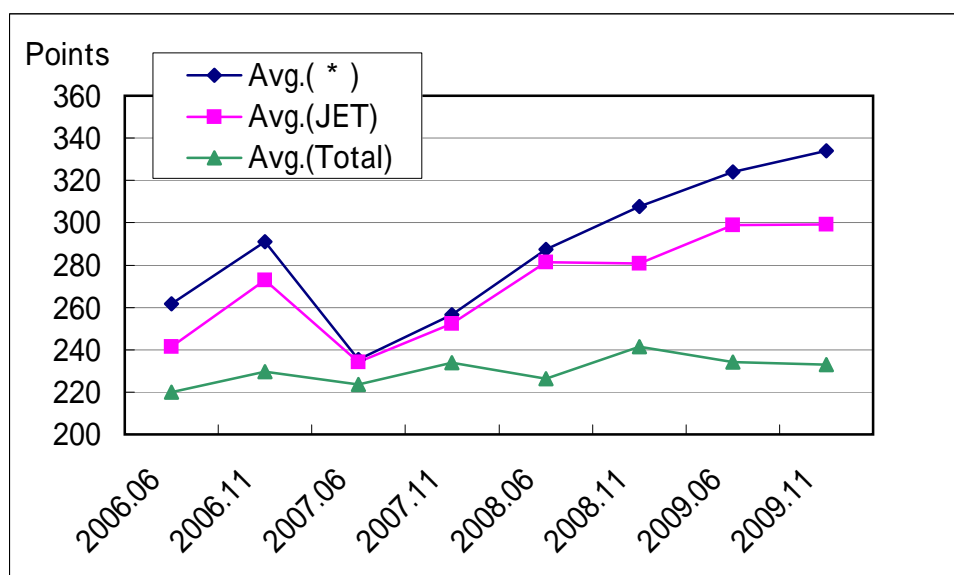

Results of EJU

(The Examination for Japanese University Admission for International Students)

J E T 日本語学校 (JET Academy)

		2006		2007		2008		2009	
		Jun.	Nov.	Jun.	Nov.	Jun.	Nov.	Jun.	Nov.
TOP 10 (JET)	1	345	370	362	381	382	378	392	393
	2	326	368	345	373	372	376	391	386
	3	323	367	328	361	371	368	390	378
	4	303	362	321	358	356	365	384	368
	5	303	351	315	352	348	364	367	365
	6	302	345	311	351	334	357	354	362
	7	298	344	310	350	334	341	346	360
	8	298	339	310	348	333	334	345	352
	9	280	335	309	348	332	333	343	343
	10	275	325	296	346	328	328	332	341
Avg.(*)		261.6	291.1	235.4	256.7	287.3	307.8	324.1	334.1
Avg.(JET)		241.3	272.9	234.1	252.4	281.3	280.7	299.0	299.1
Avg.(Total)		220.1	229.7	223.7	233.9	226.2	241.3	234.1	232.9

* Average of College Preparation Class's Students in JET

What is EJU ?

The Examination for Japanese University Admission for International Students (EJU) is used to evaluate whether international students who wish to study at the undergraduate level at universities or other such higher educational institutions in Japan possess the Japanese language skills and the basic academic abilities needed to study at those institutions. (The EJU score may also be required for graduate school, for example, graduate school of business administration, Meiji University.)

<http://www.jasso.go.jp/eju/>