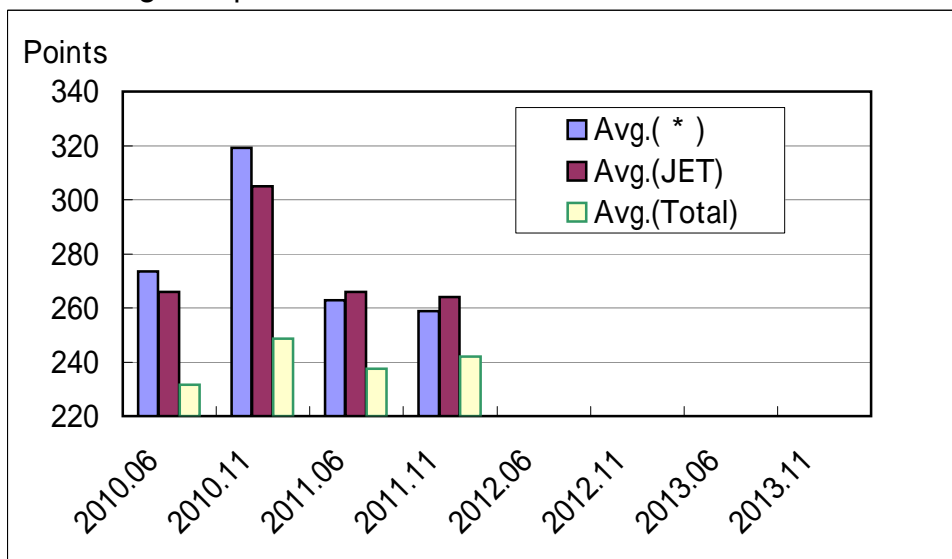

Results of EJU

(The Examination for Japanese University Admission for International Students)

J E T 日本語学校 (JET Academy)

		2010		2011		2012		2013	
		Jun.	Nov.	Jun.	Nov.	Jun.	Nov.	Jun.	Nov.
TOP 10 (JET)	1	357	369	336	352				
	2	356	365	328	327				
	3	333	349	327	290				
	4	333	347	302	251				
	5	332	345	300	197				
	6	324	343	252	167				
	7	322	339	214	---				
	8	317	339	201	---				
	9	314	335	132	---				
	10	295	333	---	---				
Avg.(*)		273.4	319.1	262.9	258.8				
Avg.(JET)		266.0	304.9	265.8	264.0				
Avg.(Total)		231.5	248.6	237.6	242.1				
Highest Score		369	369	368.0	368.0				

* Average of College Preparation Class's Students in JET

Due to the difficulties of every EJU tests, it will be appropriate to examined students' ability by the level instead of the scores. Therefore, from year 2011, the statistics is used to adjust the scores.